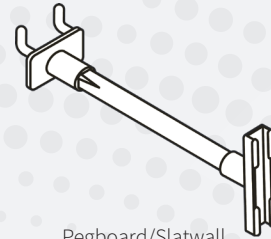

Gondola Centre Stem Base

Magnetic Stem Base

Pegboard/Slatwall Extension Mount

Self-Centring Under Shelf Swivel Mount

Self-Centring Wall/Post Mount

Self-Centring C-Channel Mount

Aisle Markers

Put these silent salespeople to work and maximize your in-store promotions. Designed for durability and visibility, these double-sided sign holders ensure your message stands out from every angle. they're the perfect solution for highlighting products, promotions, and aisles in any retail environment.

- Double-sided design for twice the exposure
- Injection-moulded twin-pronged corners for superior stability
- Compatible with slatwall, pegboard, or shelf mounting accessories
- Ideal as aisle markers or gondola toppers
- Custom colors and lengths available upon request